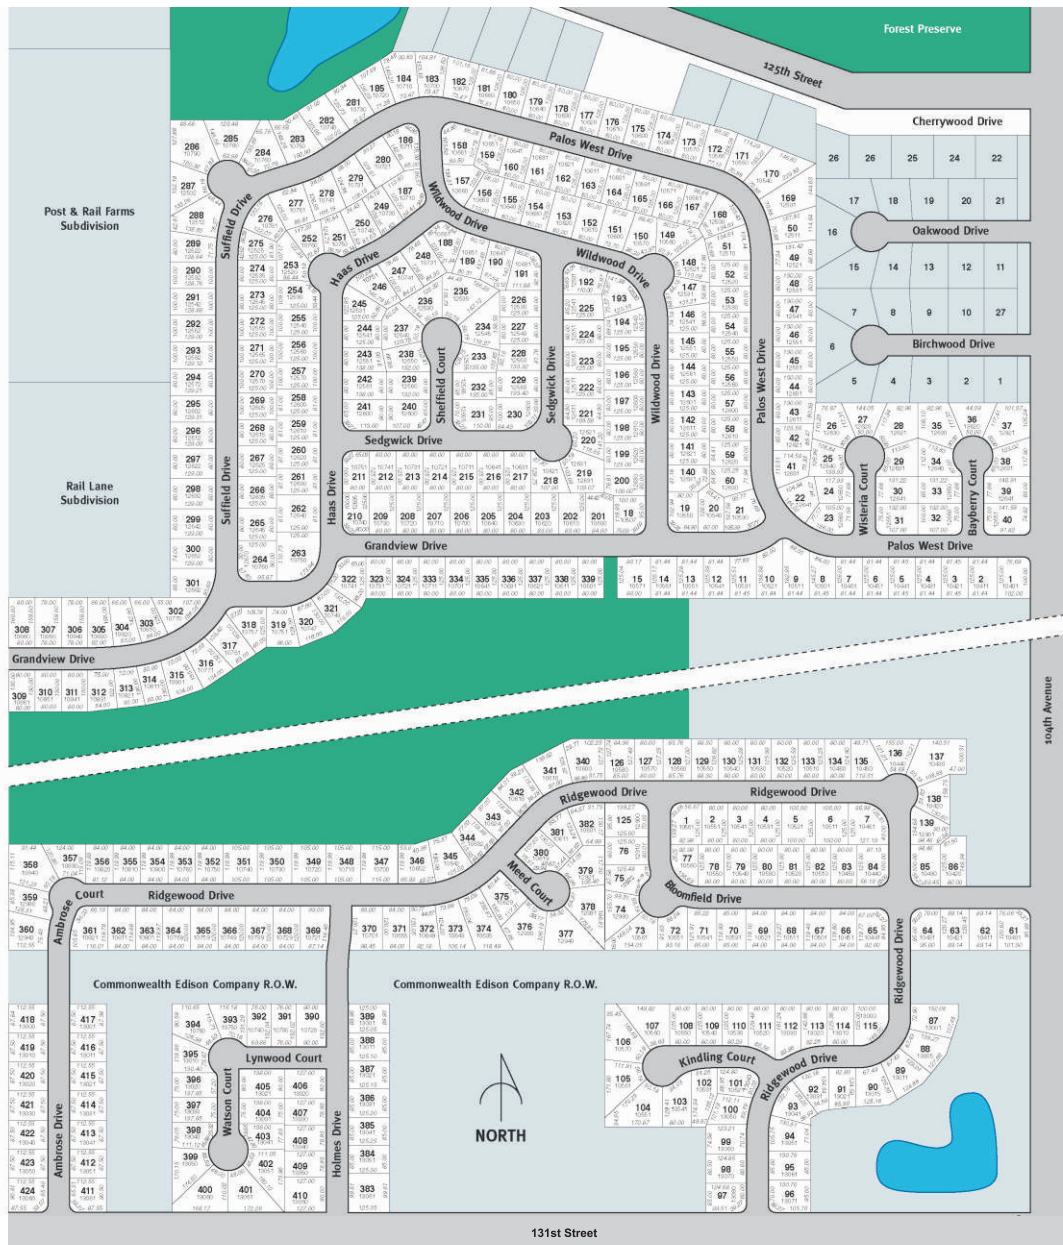

Suffield Woods of Palos

Community Site Plan

This document is intended for sales purposes only and all dimensions shown are approximate and subject to actual survey. Absolutely no representations are being made as to the accuracy or completeness of this sales plan and no reliance should be made by anyone as to its accuracy or completeness. Lots subject to availability - please contact the Sales Office. ©2009 Gallagher and Henry