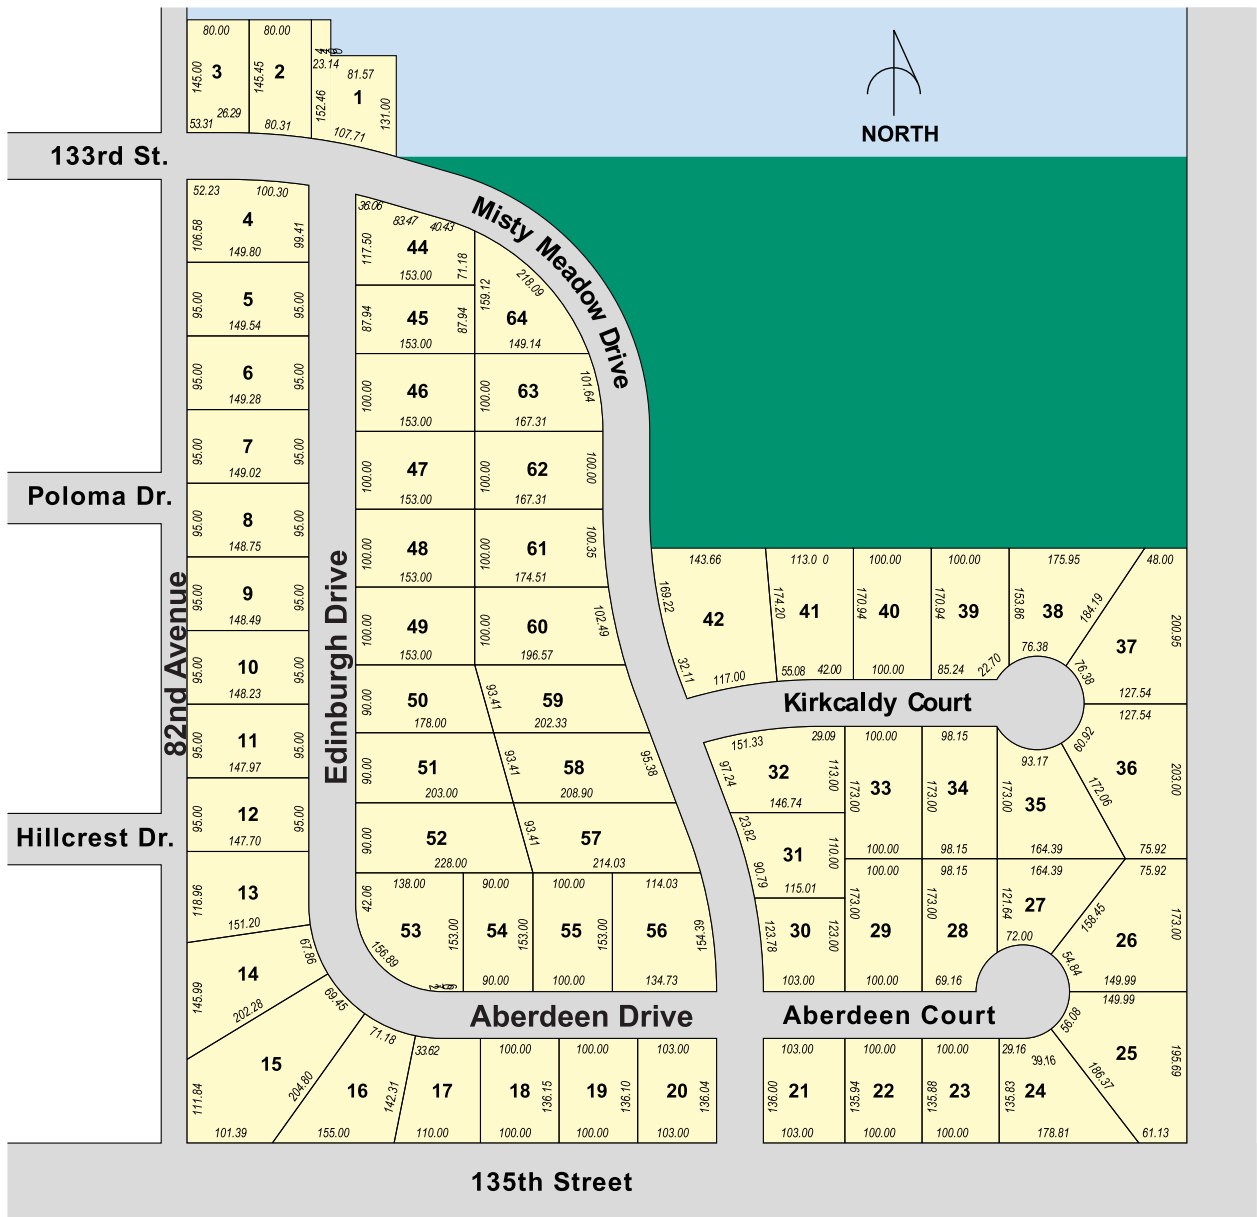

MISTY MEADOW of PALOS HEIGHTS

Community Site Plan

This document is intended for sales purposes only and all dimensions shown are approximate and subject to actual survey. Absolutely no representations are being made as to the accuracy or completeness of this sales plan and no reliance should be made by anyone as to its accuracy or completeness. Lots subject to availability - please contact the Sales Office. ©2009 Gallagher and Henry